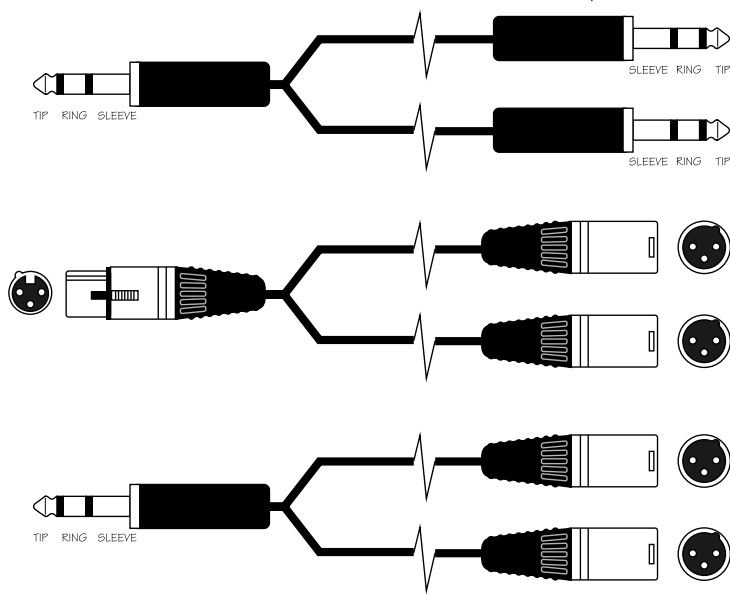

'Y' Leads (Balanced) *Where used....Aux, Mix outputs*

Headphone Splitter

Headphone Separator

'Y' Leads (Unbalanced)